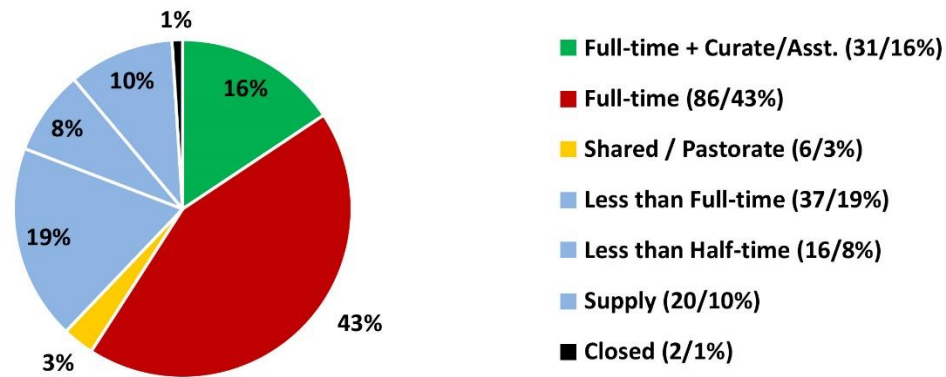

Congregations of The Episcopal Diocese of New York Snapshots organized by positions

December 2013